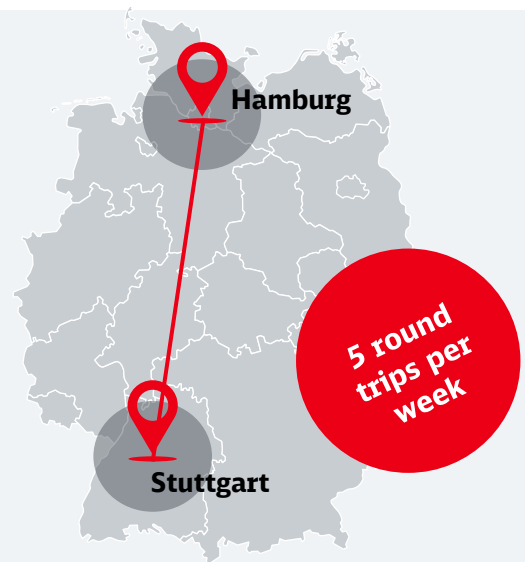

# From Hamburg to Stuttgart and back

## High-frequency and intermodal overnight

- Fast and reliable **overnight transports** between Bremen and Stuttgart
- Safe transport of **intermodal loading units**
- **Economic** and **environmentally friendly** transport
  - Approx. **80% CO2e reduction** compared to road transport alone
  - Certificate and further reductions possible with **Climate+**

## Your connections at a glance:

Relation	Hamburg → Stuttgart	Stuttgart → Hamburg
Operating days	Monday to Friday	
Cut-off time*	16:30	17:00
Pickup-time*	07:30	08:35

\*Due to process and infrastructure reasons, DB Cargo reserves the right to adjust the times stated during the year.