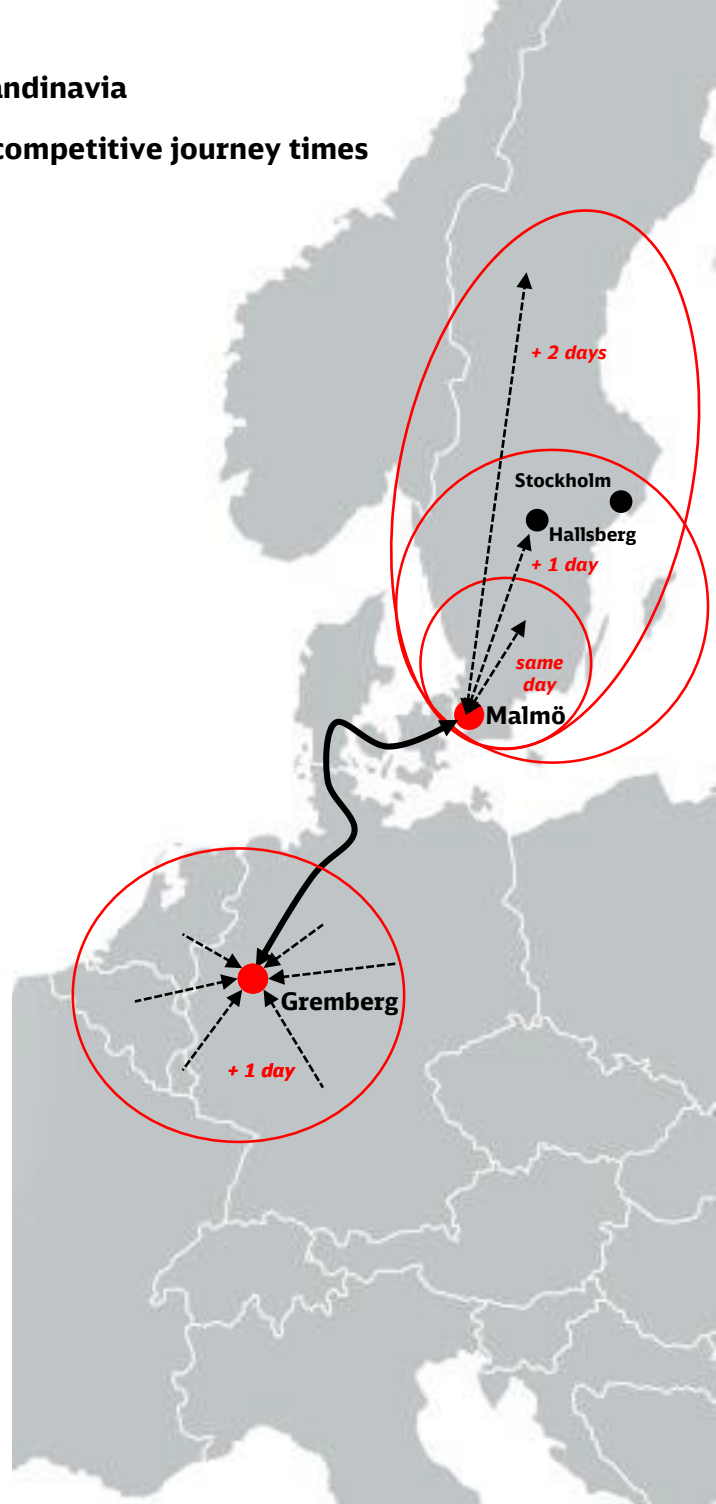

## Your connection at a glance

<b>Route</b>	Gremberg - Wanne Eickel - Malmö
<b>Departures</b>	6x from both directions per week
<b>Journey Time</b>	less than 20 hrs
<b>Equipment</b>	Conventional freight wagons, Intermodal loading units*
<b>Suitable cargo types</b>	Chemical products, Metals etc.

### Wagon load traffic timetable

<b>Gremberg South-North</b>		<b>Malmö Godsbangård</b>	
<b>Departure</b>		<b>Arrival</b>	
Monday	19:33	Tuesday	18:28
Tuesday	19:33	Wednesday	18:28
Wednesday	19:33	Thursday	18:28
Thursday	19:33	Friday	18:28
Friday	19:33	Saturday	18:28
Saturday	18:51	Sunday	14:27

<b>Malmö Godsbangård</b>		<b>Gremberg North-South</b>	
<b>Departure</b>		<b>Arrival</b>	
Monday	20:38	Tuesday	16:14
Tuesday	20:38	Wednesday	16:14
Wednesday	20:38	Thursday	16:14
Thursday	20:38	Friday	16:14
Friday	20:38	Saturday	16:14
Saturday	15:17	Sunday	08:50