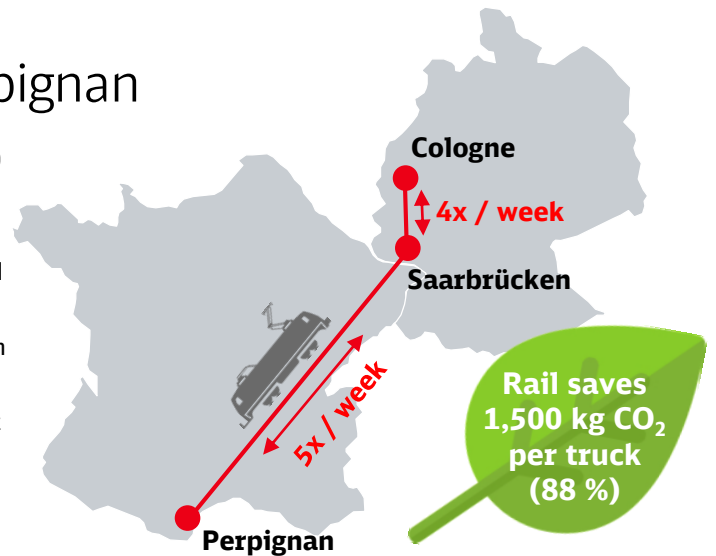

Trailer Med Xpress

For all multimodal-compatible freight

January 2021 | © DB Cargo / Oliver Lang

Directly from Saarbrücken to Perpignan

- High-frequency shuttle system with double pocket wagons T3000 for craneable semi-trailer, swap bodies and container
- Reliable and fast without traffic jams and rest times
- Cost-effective and environmentally friendly without toll costs and with reduced CO₂ emissions
- Flexible booking options from low-cost fixed quotas to short-term spot bookings
- Our logistics specialists help you plan and execute your transport

Your connections at a glance:

Loading deadline Cologne	Loading deadline Saarbrücken	Pickup-time Perpignan	Loading deadline Perpignan	Delivery Saarbrücken	Pickup-time Cologne
Mon: 9:00	Tue: 16:00	Wed: 16:00	Tue: 17:00	Wed: 14:00	Thu: 18:30
Tue: 12:00	Wed: 16:00	Thu: 16:00	Wed: 17:00	Thu: 14:00	Fri: 18:30
-	Thu: 16:00	Fri: 16:00	Thu: 17:00	Fri: 14:00	Mon: 07:00
Thu: 12:00	Fri: 16:00	Sat: 11:00	Fri: 17:00	Sat: 13:00	Mon: 07:00
Fri: 12:00	Sat: 12:00	Mon: 07:00	Sat: 11:00	Mon: 08:00	-