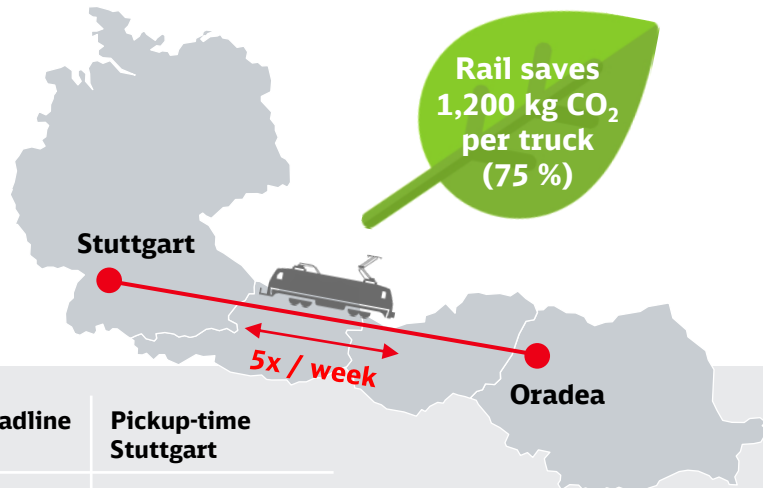

Cargo

## Directly from Stuttgart to Romania

- High-frequency shuttle system for craneable semi-trailer, swap bodies and container
- Reliable and fast without traffic jams and rest times
- Cost-effective as well as environmentally friendly without toll costs and with reduced CO<sub>2</sub> emissions
- Flexible booking options from low-cost fixed quotas to short-term spot bookings
- Our logistics specialists help you plan and execute your transport

### Your connections at a glance:

Loading deadline Stuttgart	Pickup-time Oradea	Loading deadline Oradea	Pickup-time Stuttgart
Mon: 20:30	Wed: 07:00	Mon: 19:00	Wed: 08:30
Tue: 20:30	Thu: 07:00	Tue: 19:00	Thu: 08:30
Wed: 20:30	Fri: 07:00	Wed: 19:00	Fri: 08:30
Thu: 20:30	Sat: 07:00	Thu: 19:00	Mon: 08:30
Fri: 20:30	Sun: 07:00	Fri: 19:00	Tue: 08:30