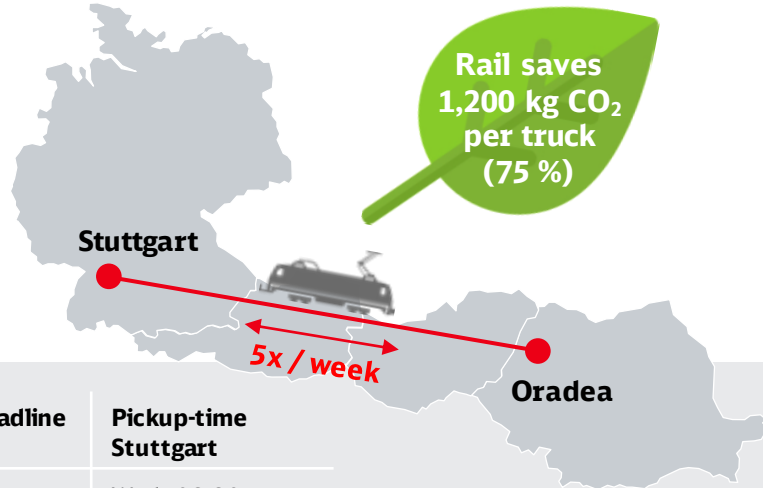

Cargo

Trailer Romania Xpress

For all multimodal-compatible freight

Directly from Stuttgart to Romania

- High-frequency shuttle system for craneable semi-trailer, swap bodies and container
- Reliable and fast without traffic jams and rest times
- Cost-effective as well as environmentally friendly without toll costs and with reduced CO₂ emissions
- Flexible booking options from low-cost fixed quotas to short-term spot bookings
- Our logistics specialists help you plan and execute your transport

Your connections at a glance:

Loading deadline Stuttgart	Pickup-time Oradea	Loading deadline Oradea	Pickup-time Stuttgart
Mon: 20:30	Wed: 07:00	Mon: 19:00	Wed: 08:30
Tue: 20:30	Thu: 07:00	Tue: 19:00	Thu: 08:30
Wed: 20:30	Fri: 07:00	Wed: 19:00	Fri: 08:30
Thu: 20:30	Sat: 07:00	Thu: 19:00	Mon: 08:30
Fri: 20:30	Sun: 07:00	Fri: 19:00	Tue: 08:30

Terminal opening hours:

	Stuttgart (DUSS)	Oradea (VEST)
Mon-Fri	06:30-21:00	00:00-24:00
Sat-Sun	closed	00:00-24:00

Your contact: Andreas Weiss, +49 6107 509-886, andreas.weiss@deutschebahn.com